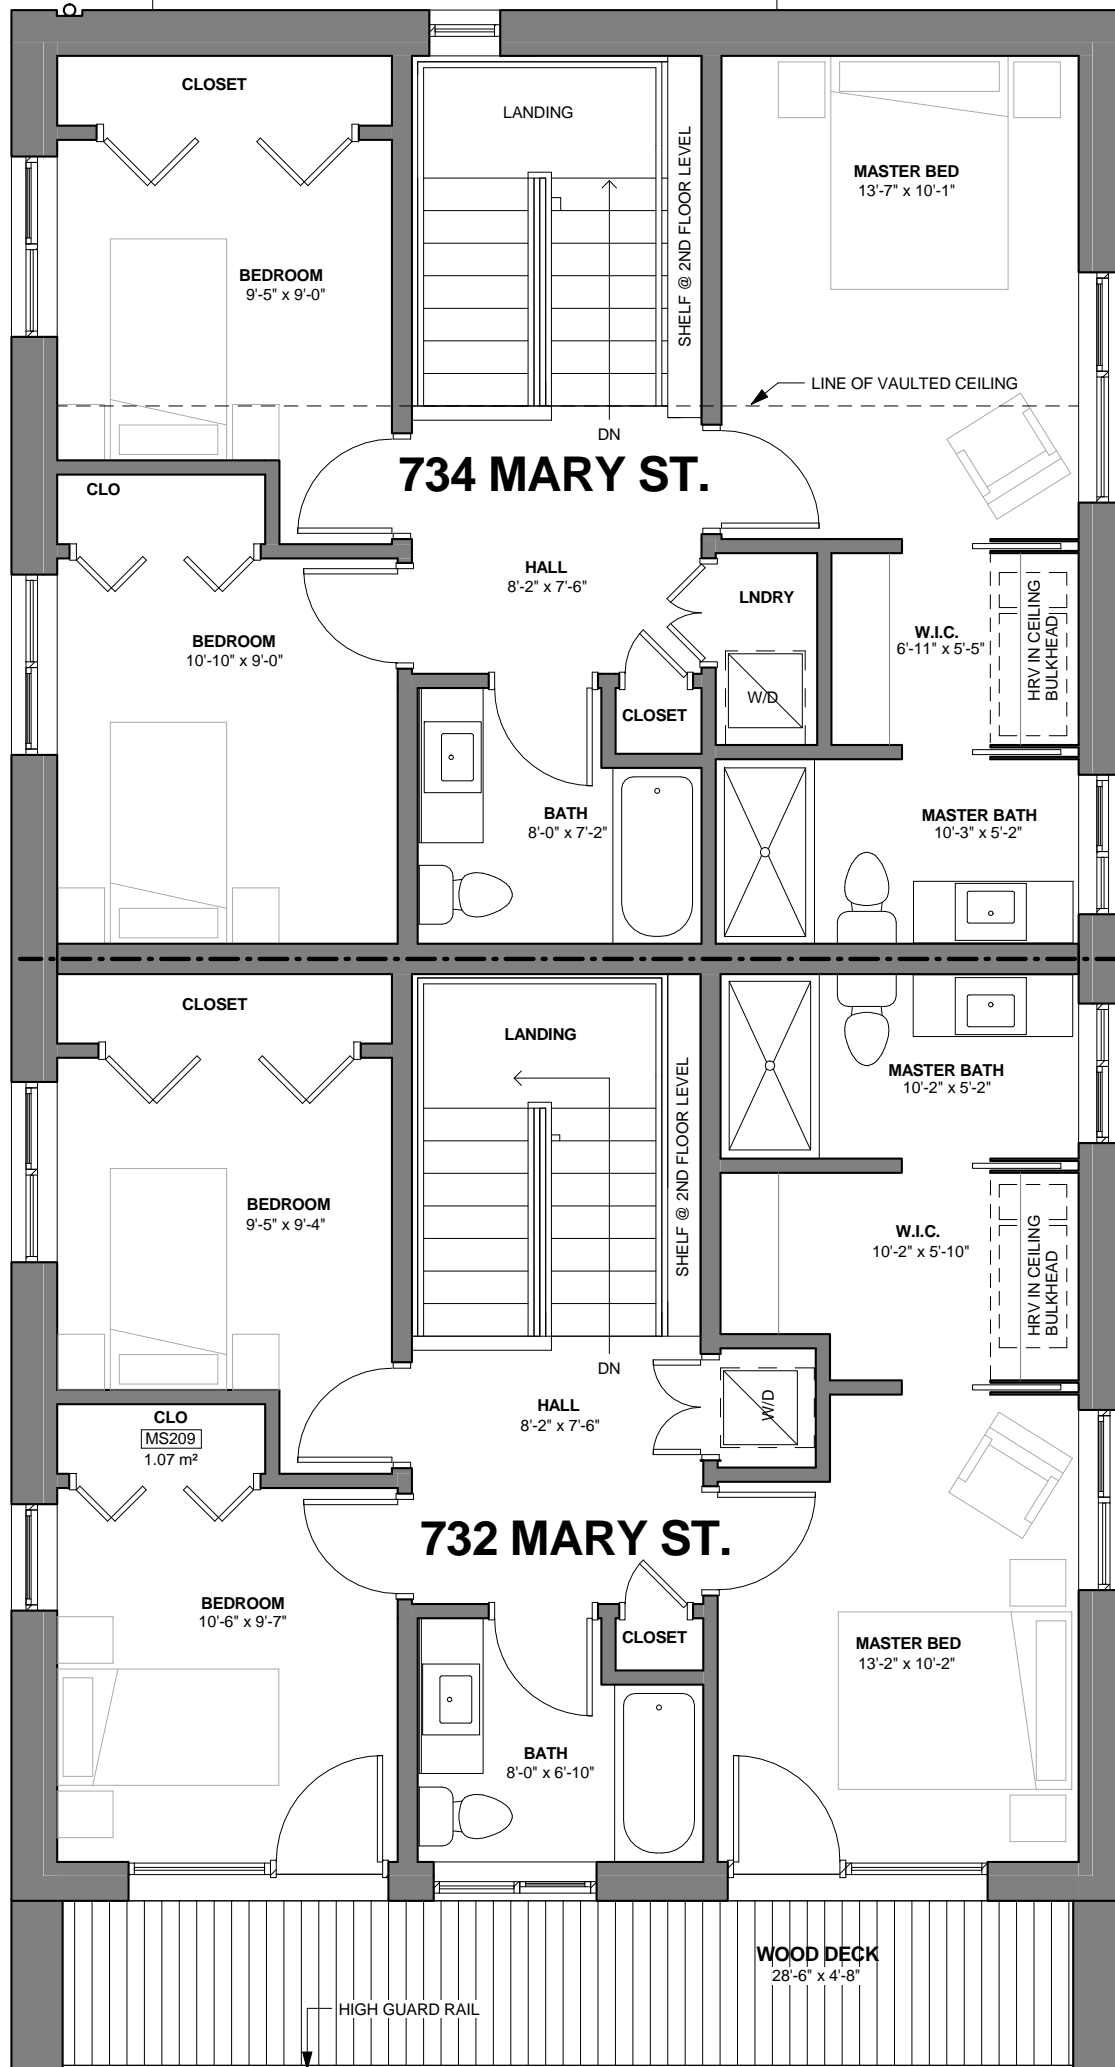

CARPORT ROOF BELOW

734 MARY ST.

732 MARY ST.

WOOD DECK
28'-6" x 4'-8"

HIGH GUARD RAIL